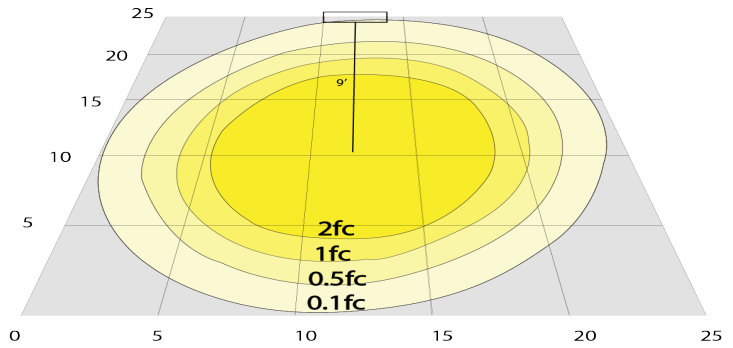

# Photometrics: CRLC6-40W-MCTP-SA-D

BUG Rating: B1-U1-G0

20W 5000K, Area 25" x 25" Mounting Height: 9'