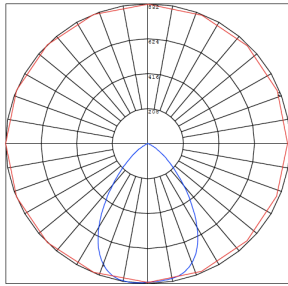

# Photometrics: CRLC6-40W-MCTP-SA-D

BUG Rating: B1-U1-G0

20W 5000K, Area 25" x 25" Mounting Height: 9'