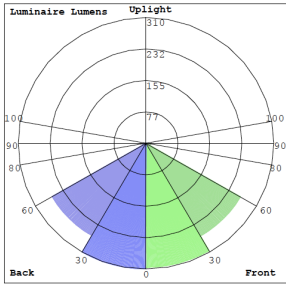

Photometrics: CRLC6-40W-MCTP-SA-D

BUG Rating: B1-U1-G0

20W 5000K, Area 25" x 25" Mounting Height: 9'